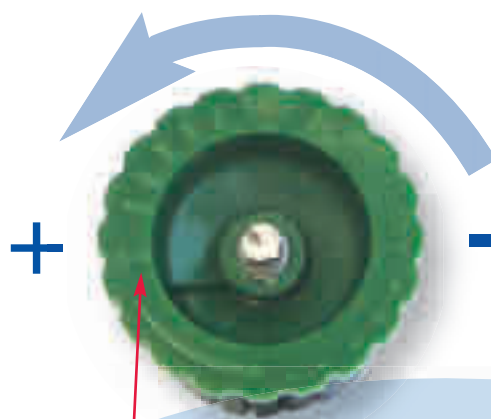

Pro-Van Nozzles

5 Models with adjustable arc from 0° to 360°

Female-threaded compatible with I-Pro and SL sprayheads

The Pro-Van adjustable nozzles allow adjusting the arc according to need and reducing the radius thanks to the radius adjustment screw. In addition, they offer excellent tolerance to dirt and highly uniform performance.

Features

- Excellent distribution uniformity
- Excellent tolerance to dirt
- Pre-installed filter for an easy installation
- Radius reduction up to 25%
- Color coded for an easy radius identification

Specifications

- Radius: 2,1 – 5,1 m
- Flow range: 1,7 – 16,0 l/min
- Recommended operating pressure: 1,0 – 2,0 bar

Performance

Adjustable nozzle	Mod 8 Radius 2,4m Trajectory 5°			Mod 10 Radius 3,0m Trajectory 10°		Mod 12 Radius 3,7m Trajectory 15°		Mod 15 Radius 4,6m Trajectory 20°		Mod 17 Radius 5,2m Trajectory 26°	
	Arc	Pressure (bar)	Flow Range (l/min)	Radius (m)	Flow Range (l/min)	Radius (m)	Flow Range (l/min)	Radius (m)	Flow Range (l/min)	Radius (m)	Flow Range (l/min)
360°	1	6,8	2,1	7,2	2,7	9,2	3,0	10,0	4,1	12,0	4,3
	1,5	8,0	2,4	9,6	3,0	10,8	3,4	12,0	4,3	14,0	4,8
	2	9,6	2,4	10,8	3,0	12,0	3,7	14,0	4,6	16,0	5,1
180°	1	3,4	2,1	3,6	2,7	4,6	3,0	5,0	4,1	6,0	4,3
	1,5	4,0	2,4	4,8	3,0	5,4	3,4	6,0	4,3	7,0	4,8
	2	4,8	2,4	5,4	3,0	6,0	3,7	7,0	4,6	8,0	5,1
90°	1	1,7	2,1	1,8	2,7	2,3	3,0	2,5	4,1	3,0	4,3
	1,5	2,0	2,4	2,4	3,0	2,7	3,4	3,0	4,3	3,5	4,8
	2	2,4	2,4	2,7	3,0	3,0	3,7	3,5	4,6	4,0	5,1

Data represent results in zero wind. Adjust for local conditions.

Radius may be reduced up to 25% with adjustment screw (this may alter the uniformity of the spray pattern).

Top-visible arrow quickly indicates left edge of arc setting when adjusted